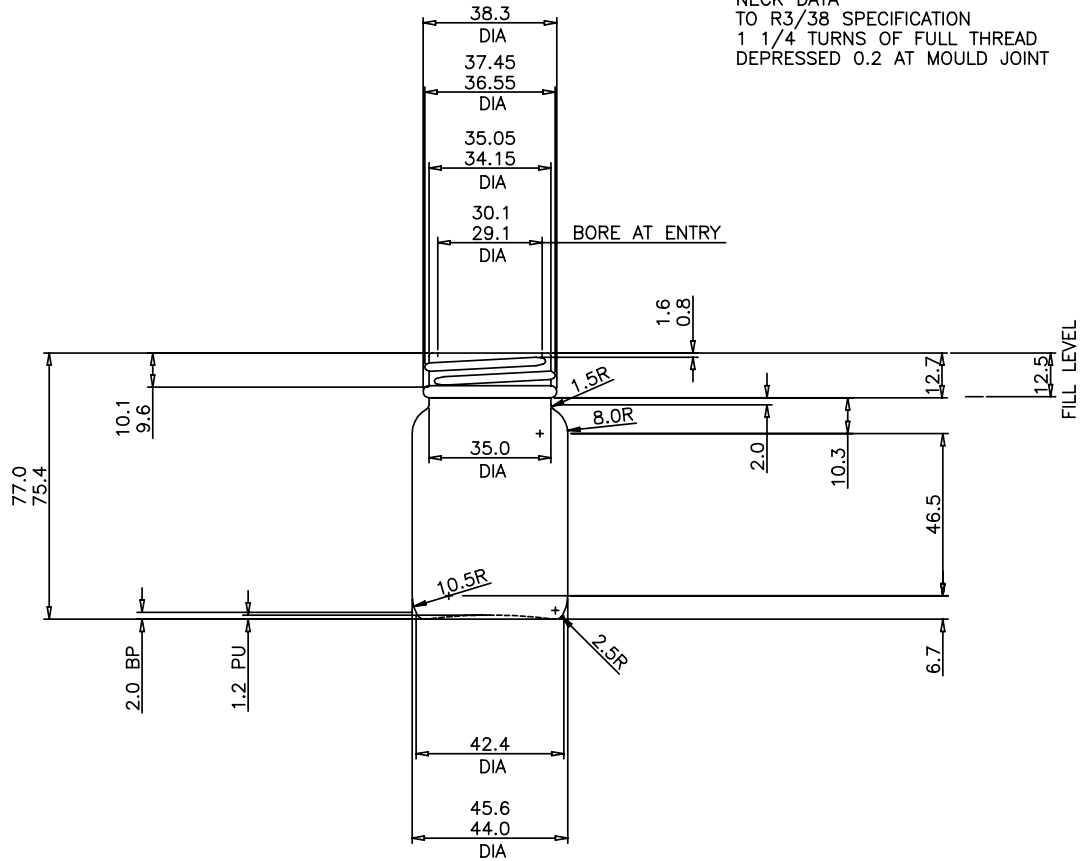

18 24

HS FRENCH FLINT

THE GLASS CONTAINER SPECIALISTS

NECK DATA
TO R3/38 SPECIFICATION
1 1/4 TURNS OF FULL THREAD
DEPRESSED 0.2 AT MOULD JOINT

VIEW ON BASE
SHOWING EMBOSSED MARKING
STANDING AREA EMBOSSED
WITH KNURLING

60ML AMBER POWDER GLASS JAR

Product code	APOW60
Finish	R3/38mm
Capacity	60ml
Brim-full capacity	75.5ml